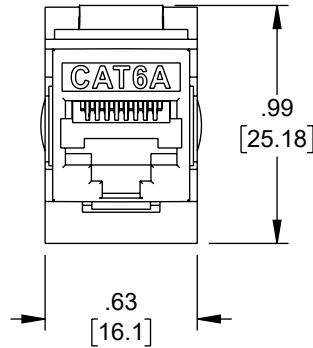

6

5

4

3

2

1

REVISION

ZONE	REV	DESCRIPTION	DATE	CHANGED BY	APPROVED
	A	INITIAL RELEASE	04/07/2023	DZINN	GUTTADAURO

NOTES:

TYPE:

1. CAT6A UTP 180D TOOLLESS KEYSTONE JACK.
2. COLOR: BLUE.

ELECTRICAL:

1. CONTACT RESISTANCE: 20m OHM.
2. INSULATION RESISTANCE: ≤500M OHM @100 V DC.
3. WITHSTAND VOLTAGE: DC1000V AC700V RMS 60Hz, IMIN.
4. CAT6A PERMANENT LINK: CONFORM TO ANSI/TIA/EIA 568B. 2-10.

ENVIRONMENTAL:

1. STORAGE: -40 / +70.
2. OPERATION: -10 / +60.

MECHANICAL:

1. PLASTIC MATERIAL: NEW PC.
2. GOLD PINS: PHOSPHOR BRONZE, GOLD PLATING 3 MICRONS.
3. TERMINAL PINS: PHOSPHOR BRONZE, TIN PLATING.
4. RJ45 CONTACT LIFE: 750 TIMES MIN.
5. IDN LIFE: 250 TIMES MIN.

ALL DIMENSIONS FOR REFERENCE ONLY.

REGULATORY COMPLIANCE:

EU RoHS DIRECTIVE (MOST RECENT RELEASED VERSION)

THE INFORMATION CONTAINED IN THIS DRAWING IS THE SOLE PROPERTY OF INFINITE ELECTRONICS, INC. ANY REPRODUCTION IN PART OR WHOLE WITHOUT THE WRITTEN PERMISSION OF INFINITE ELECTRONICS, INC. IS PROHIBITED. THESE COMMODITIES, TECHNOLOGY OR SOFTWARE WERE EXPORTED FROM THE UNITED STATES IN ACCORDANCE WITH THE EXPORT ADMINISTRATION REGULATIONS. DIVERSION CONTRARY TO U.S. LAW PROHIBITED.

UNLESS OTHERWISE SPECIFIED LEADING DIMENSIONS ARE INCHES DIMENSIONS IN [ ] ARE MILLIMETERS

TOLERANCES:

.X = ±.2 [5]   FRACTIONS ± 1/32
.XX = ±.02 [.5]   ANGLES ± 1°
.XXX = ±.005 [.13]

CABLE LENGTH TOLERANCES:

>12 [305] = +1 [25] / -0
>12 [305] ≤ 60 [1524] = +2 [51] / -0
>60 [1524] ≤ 120 [3048] = +4 [102] / -0
>120 [3048] ≤ 300 [7620] = +6 [152] / -0
>300 [7620] = +5% / -0

an INFINIT® brand
Website: www.NavePoint.com
Phone: 1.800.505.1363

INTERPRET ALL DIMENSIONS AND TOLERANCES PER ASME Y14.5

SCALE NONE   SHEET 1 OF 1

DESCRIPTION
CAT6A UTP TOOLLESS KEYSTONE JACK, 15 PACK, BLUE

SIZE A	CAGE CODE 7UTA6	DRAWN BY DZINN	ITEM NO. 00407182	REV A

6

5

4

3

2

1