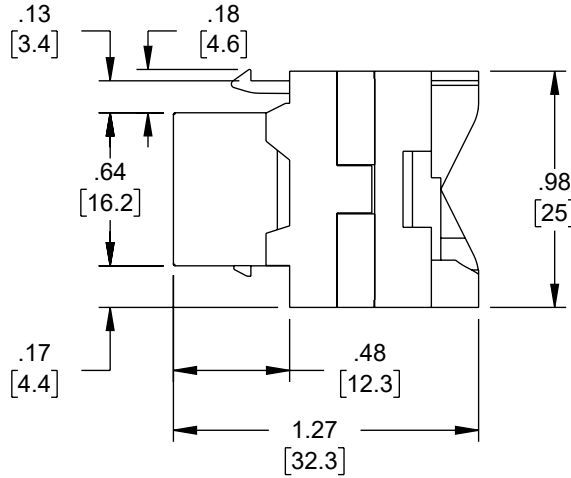

6

5

4

3

2

1

REVISION

ZONE	REV	DESCRIPTION	DATE	CHANGED BY	APPROVED
	A	INITIAL RELEASE	04/07/2023	DZINN	GUTTADAURO

NOTES:

TYPE:

1. CAT6A UTP 180D TOOLLESS KEYSTONE JACK.
2. COLOR: BLUE.

ELECTRICAL:

1. CONTACT RESISTANCE: 20m OHM.
2. INSULATION RESISTANCE: ≤500M OHM @100 V DC.
3. WITHSTAND VOLTAGE: DC1000V AC700V RMS 60Hz, IMIN.
4. CAT6A PERMANENT LINK: CONFORM TO ANSI/TIA/EIA 568B. 2-10.

ENVIRONMENTAL:

1. STORAGE: -40 / +70.
2. OPERATION: -10 / +60.

MECHANICAL:

1. PLASTIC MATERIAL: NEW PC.
2. GOLD PINS: PHOSPHOR BRONZE, GOLD PLATING 3 MICRONS.
3. TERMINAL PINS: PHOSPHOR BRONZE, TIN PLATING.
4. RJ45 CONTACT LIFE: 750 TIMES MIN.
5. IDN LIFE: 250 TIMES MIN.

ALL DIMENSIONS FOR REFERENCE ONLY.

REGULATORY COMPLIANCE:

EU RoHS DIRECTIVE (MOST RECENT RELEASED VERSION)

THE INFORMATION CONTAINED IN THIS DRAWING IS THE SOLE PROPERTY OF INFINITE ELECTRONICS, INC. ANY REPRODUCTION IN PART OR WHOLE WITHOUT THE WRITTEN PERMISSION OF INFINITE ELECTRONICS, INC. IS PROHIBITED. THESE COMMODITIES, TECHNOLOGY OR SOFTWARE WERE EXPORTED FROM THE UNITED STATES IN ACCORDANCE WITH THE EXPORT ADMINISTRATION REGULATIONS. DIVERSION CONTRARY TO U.S. LAW PROHIBITED.

UNLESS OTHERWISE SPECIFIED LEADING DIMENSIONS ARE INCHES DIMENSIONS IN [ ] ARE MILLIMETERS

TOLERANCES:

.X = ±.2 [5]   FRACTIONS ± 1/32
.XX = ±.02 [.5]   ANGLES ± 1°
.XXX = ±.005 [.13]

CABLE LENGTH TOLERANCES:

>12 [305] = +1 [25] / -0
>12 [305] ≤ 60 [1524] = +2 [51] / -0
>60 [1524] ≤ 120 [3048] = +4 [102] / -0
>120 [3048] ≤ 300 [7620] = +6 [152] / -0
>300 [7620] = +5% / -0

an INFINIT® brand
Website: www.NavePoint.com
Phone: 1.800.505.1363

INTERPRET ALL DIMENSIONS AND TOLERANCES PER ASME Y14.5

SCALE NONE   SHEET 1 OF 1

DESCRIPTION
CAT6A UTP TOOLLESS KEYSTONE JACK, 15 PACK, BLUE

SIZE A	CAGE CODE 7UTA6	DRAWN BY DZINN	ITEM NO. 00407182	REV A

6

5

4

3

2

1