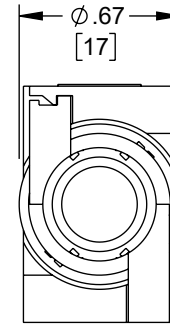

6

5

4

3

2

1

REVISION

ZONE	REV	DESCRIPTION	DATE	CHANGED BY	APPROVED
	A	INITIAL RELEASE	04/07/2023	DZINN	GUTTADAURO

NOTES:

TYPE:

1. CAT6A UTP 180D TOOLLESS KEYSTONE JACK.
2. COLOR: BLUE.

ELECTRICAL:

1. CONTACT RESISTANCE: 20m OHM.
2. INSULATION RESISTANCE: ≤500M OHM @100 V DC.
3. WITHSTAND VOLTAGE: DC1000V AC700V RMS 60Hz, IMIN.
4. CAT6A PERMANENT LINK: CONFORM TO ANSI/TIA/EIA 568B. 2-10.

ENVIRONMENTAL:

1. STORAGE: -40 / +70.
2. OPERATION: -10 / +60.

MECHANICAL:

1. PLASTIC MATERIAL: NEW PC.
2. GOLD PINS: PHOSPHOR BRONZE, GOLD PLATING 3 MICRONS.
3. TERMINAL PINS: PHOSPHOR BRONZE, TIN PLATING.
4. RJ45 CONTACT LIFE: 750 TIMES MIN.
5. IDN LIFE: 250 TIMES MIN.

ALL DIMENSIONS FOR REFERENCE ONLY.

REGULATORY COMPLIANCE:

EU RoHS DIRECTIVE (MOST RECENT RELEASED VERSION)

THE INFORMATION CONTAINED IN THIS DRAWING IS THE SOLE PROPERTY OF INFINITE ELECTRONICS, INC. ANY REPRODUCTION IN PART OR WHOLE WITHOUT THE WRITTEN PERMISSION OF INFINITE ELECTRONICS, INC. IS PROHIBITED. THESE COMMODITIES, TECHNOLOGY OR SOFTWARE WERE EXPORTED FROM THE UNITED STATES IN ACCORDANCE WITH THE EXPORT ADMINISTRATION REGULATIONS. DIVERSION CONTRARY TO U.S. LAW PROHIBITED.

UNLESS OTHERWISE SPECIFIED LEADING DIMENSIONS ARE INCHES DIMENSIONS IN [ ] ARE MILLIMETERS

TOLERANCES:

.X = ±.2 [5]   FRACTIONS ± 1/32
.XX = ±.02 [.5]   ANGLES ± 1°
.XXX = ±.005 [.13]

CABLE LENGTH TOLERANCES:

>12 [305] = +1 [25] / -0
>12 [305] ≤ 60 [1524] = +2 [51] / -0
>60 [1524] ≤ 120 [3048] = +4 [102] / -0
>120 [3048] ≤ 300 [7620] = +6 [152] / -0
>300 [7620] = +5% / -0

an INFINIT® brand
Website: www.NavePoint.com
Phone: 1.800.505.1363

INTERPRET ALL DIMENSIONS AND TOLERANCES PER ASME Y14.5

SCALE NONE   SHEET 1 OF 1

DESCRIPTION
CAT6A UTP TOOLLESS KEYSTONE JACK, 15 PACK, BLUE

SIZE A	CAGE CODE 7UTA6	DRAWN BY DZINN	ITEM NO. 00407182	REV A

6

5

4

3

2

1