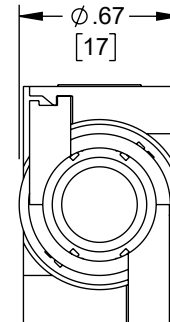

6

5

4

3

2

1

REVISION

ZONE	REV	DESCRIPTION	DATE	CHANGED BY	APPROVED
	A	INITIAL RELEASE	04/07/2023	DZINN	GUTTADAURO

NOTES:

TYPE:

1. CAT6A UTP 180D TOOLLESS KEYSTONE JACK.
2. COLOR: GREY.

ELECTRICAL:

1. CONTACT RESISTANCE: 20m OHM.
2. INSULATION RESISTANCE: ≤500M OHM @100 V DC.
3. WITHSTAND VOLTAGE: DC1000V AC700V RMS 60Hz, IMIN.
4. CAT6A PERMANENT LINK: CONFORM TO ANSI/TIA/EIA 568B. 2-10.

ENVIRONMENTAL:

1. STORAGE: -40 / +70.
2. OPERATION: -10 / +60.

MECHANICAL:

1. PLASTIC MATERIAL: NEW PC.
2. GOLD PINS: PHOSPHOR BRONZE, GOLD PLATING 3 MICRONS.
3. TERMINAL PINS: PHOSPHOR BRONZE, ZINC PLATING.
4. RJ45 CONTACT LIFE: 750 TIMES MIN.
5. IDN LIFE: 250 TIMES MIN.

ALL DIMENSIONS FOR REFERENCE ONLY.

REGULATORY COMPLIANCE:

EU RoHS DIRECTIVE (MOST RECENT RELEASED VERSION)

THE INFORMATION CONTAINED IN THIS DRAWING IS THE SOLE PROPERTY OF INFINITE ELECTRONICS, INC. ANY REPRODUCTION IN PART OR WHOLE WITHOUT THE WRITTEN PERMISSION OF INFINITE ELECTRONICS, INC. IS PROHIBITED. THESE COMMODITIES, TECHNOLOGY OR SOFTWARE WERE EXPORTED FROM THE UNITED STATES IN ACCORDANCE WITH THE EXPORT ADMINISTRATION REGULATIONS. DIVERSION CONTRARY TO U.S. LAW PROHIBITED.

UNLESS OTHERWISE SPECIFIED LEADING DIMENSIONS ARE INCHES DIMENSIONS IN [ ] ARE MILLIMETERS

TOLERANCES:

.X = ±.2 [5]   FRACTIONS
.XX = ±.02 [.5]   ± 1/32
.XXX = ±.005 [.13]   ANGLES ± 1°

CABLE LENGTH TOLERANCES:

>12 [305] = +1 [25] / -0
>12 [305] ≤ 60 [1524] = +2 [51] / -0
>60 [1524] ≤ 120 [3048] = +4 [102] / -0
>120 [3048] ≤ 300 [7620] = +6 [152] / -0
>300 [7620] = +5% / -0

an INFINIT® brand

Website: www.NavePoint.com
Phone: 1.800.505.1363

INTERPRET ALL DIMENSIONS AND TOLERANCES PER ASME Y14.5

SCALE

SHEET

NONE

1 OF 1

DESCRIPTION

CAT6A UTP TOOLLESS KEYSTONE JACK, 15 PACK, GREY

SIZE	CAGE CODE	DRAWN BY	ITEM NO.	REV
A	7UTA6	DZINN	00407185	A

6

5

4

3

2

1