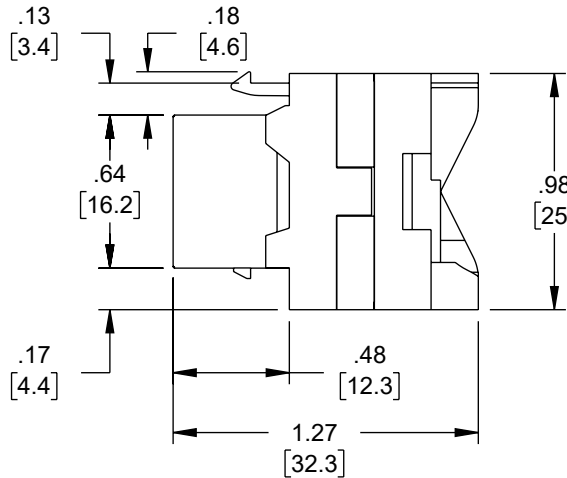

6

5

4

3

2

1

REVISION

ZONE	REV	DESCRIPTION	DATE	CHANGED BY	APPROVED
	A	INITIAL RELEASE	04/07/2023	DZINN	GUTTADAURO

NOTES:

TYPE:

1. CAT6A UTP 180D TOOLLESS KEYSTONE JACK.
2. COLOR: GREY.

ELECTRICAL:

1. CONTACT RESISTANCE: 20m OHM.
2. INSULATION RESISTANCE: ≤500M OHM @100 V DC.
3. WITHSTAND VOLTAGE: DC1000V AC700V RMS 60Hz, IMIN.
4. CAT6A PERMANENT LINK: CONFORM TO ANSI/TIA/EIA 568B. 2-10.

ENVIRONMENTAL:

1. STORAGE: -40 / +70.
2. OPERATION: -10 / +60.

MECHANICAL:

1. PLASTIC MATERIAL: NEW PC.
2. GOLD PINS: PHOSPHOR BRONZE, GOLD PLATING 3 MICRONS.
3. TERMINAL PINS: PHOSPHOR BRONZE, ZINC PLATING.
4. RJ45 CONTACT LIFE: 750 TIMES MIN.
5. IDN LIFE: 250 TIMES MIN.

ALL DIMENSIONS FOR REFERENCE ONLY.

REGULATORY COMPLIANCE:

EU RoHS DIRECTIVE (MOST RECENT RELEASED VERSION)

THE INFORMATION CONTAINED IN THIS DRAWING IS THE SOLE PROPERTY OF INFINITE ELECTRONICS, INC. ANY REPRODUCTION IN PART OR WHOLE WITHOUT THE WRITTEN PERMISSION OF INFINITE ELECTRONICS, INC. IS PROHIBITED. THESE COMMODITIES, TECHNOLOGY OR SOFTWARE WERE EXPORTED FROM THE UNITED STATES IN ACCORDANCE WITH THE EXPORT ADMINISTRATION REGULATIONS. DIVERSION CONTRARY TO U.S. LAW PROHIBITED.

UNLESS OTHERWISE SPECIFIED LEADING DIMENSIONS ARE INCHES DIMENSIONS IN [ ] ARE MILLIMETERS

TOLERANCES:

.X = ±.2 [5]   FRACTIONS
.XX = ±.02 [.5]   ± 1/32
.XXX = ±.005 [.13]   ANGLES ± 1°

CABLE LENGTH TOLERANCES:

>12 [305] = +1 [25] / -0
>12 [305] ≤ 60 [1524] = +2 [51] / -0
>60 [1524] ≤ 120 [3048] = +4 [102] / -0
>120 [3048] ≤ 300 [7620] = +6 [152] / -0
>300 [7620] = +5% / -0

an INFINIT® brand

Website: www.NavePoint.com
Phone: 1.800.505.1363

INTERPRET ALL DIMENSIONS AND TOLERANCES PER ASME Y14.5

SCALE

SHEET

NONE

1 OF 1

DESCRIPTION

CAT6A UTP TOOLLESS KEYSTONE JACK, 15 PACK, GREY

SIZE	CAGE CODE	DRAWN BY	ITEM NO.	REV
A	7UTA6	DZINN	00407185	A

6

5

4

3

2

1