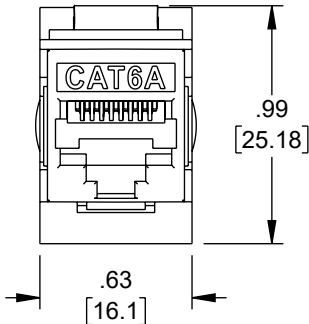

6

5

4

3

2

1

REVISION

ZONE	REV	DESCRIPTION	DATE	CHANGED BY	APPROVED
	A	INITIAL RELEASE	04/07/2023	DZINN	GUTTADAURO

NOTES:

TYPE:

1. CAT6A UTP 180D TOOLLESS KEYSTONE JACK.
2. COLOR: GREY.

ELECTRICAL:

1. CONTACT RESISTANCE: 20m OHM.
2. INSULATION RESISTANCE: ≤500M OHM @100 V DC.
3. WITHSTAND VOLTAGE: DC1000V AC700V RMS 60Hz, IMIN.
4. CAT6A PERMANENT LINK: CONFORM TO ANSI/TIA/EIA 568B. 2-10.

ENVIRONMENTAL:

1. STORAGE: -40 / +70.
2. OPERATION: -10 / +60.

MECHANICAL:

1. PLASTIC MATERIAL: NEW PC.
2. GOLD PINS: PHOSPHOR BRONZE, GOLD PLATING 3 MICRONS.
3. TERMINAL PINS: PHOSPHOR BRONZE, ZINC PLATING.
4. RJ45 CONTACT LIFE: 750 TIMES MIN.
5. IDN LIFE: 250 TIMES MIN.

ALL DIMENSIONS FOR REFERENCE ONLY.

REGULATORY COMPLIANCE:

EU RoHS DIRECTIVE (MOST RECENT RELEASED VERSION)

THE INFORMATION CONTAINED IN THIS DRAWING IS THE SOLE PROPERTY OF INFINITE ELECTRONICS, INC. ANY REPRODUCTION IN PART OR WHOLE WITHOUT THE WRITTEN PERMISSION OF INFINITE ELECTRONICS, INC. IS PROHIBITED. THESE COMMODITIES, TECHNOLOGY OR SOFTWARE WERE EXPORTED FROM THE UNITED STATES IN ACCORDANCE WITH THE EXPORT ADMINISTRATION REGULATIONS. DIVERSION CONTRARY TO U.S. LAW PROHIBITED.

UNLESS OTHERWISE SPECIFIED LEADING DIMENSIONS ARE INCHES DIMENSIONS IN [ ] ARE MILLIMETERS

TOLERANCES:

.X = ±.2 [5]   FRACTIONS
.XX = ±.02 [.5]   ± 1/32
.XXX = ±.005 [.13]   ANGLES ± 1°

CABLE LENGTH TOLERANCES:

>12 [305] = +1 [25] / -0
>12 [305] ≤ 60 [1524] = +2 [51] / -0
>60 [1524] ≤ 120 [3048] = +4 [102] / -0
>120 [3048] ≤ 300 [7620] = +6 [152] / -0
>300 [7620] = +5% / -0

an INFINIT® brand

Website: www.NavePoint.com
Phone: 1.800.505.1363

INTERPRET ALL DIMENSIONS AND TOLERANCES PER ASME Y14.5

SCALE

SHEET

NONE

1 OF 1

DESCRIPTION

CAT6A UTP TOOLLESS KEYSTONE JACK, 15 PACK, GREY

SIZE	CAGE CODE	DRAWN BY	ITEM NO.	REV
A	7UTA6	DZINN	00407185	A

6

5

4

3

2

1