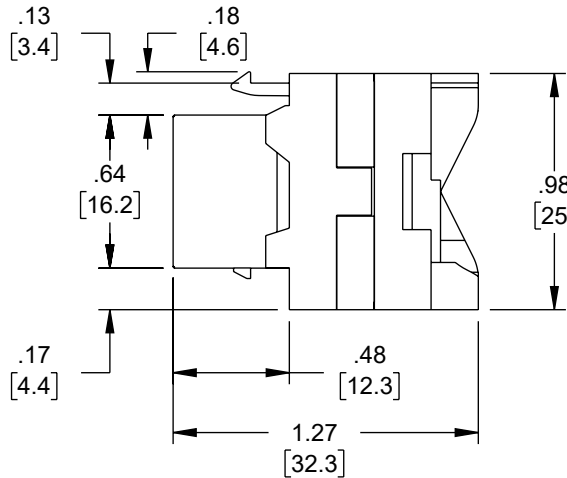

6

5

4

3

2

1

REVISION

ZONE	REV	DESCRIPTION	DATE	CHANGED BY	APPROVED
	A	INITIAL RELEASE	04/07/2023	DZINN	GUTTADAURO

NOTES:

TYPE:

1. CAT6A UTP 180D TOOLLESS KEYSTONE JACK.
2. COLOR: GREY.

ELECTRICAL:

1. CONTACT RESISTANCE: 20m OHM.
2. INSULATION RESISTANCE: ≤500M OHM @100 V DC.
3. WITHSTAND VOLTAGE: DC1000V AC700V RMS 60Hz, I MIN.
4. CAT6A PERMANENT LINK: CONFORM TO ANSI/TIA/EIA 568B. 2-10.

ENVIRONMENTAL:

1. STORAGE: -40 / +70.
2. OPERATION: -10 / +60.

MECHANICAL:

1. PLASTIC MATERIAL: NEW PC.
2. GOLD PINS: PHOSPHOR BRONZE, GOLD PLATING 3 MICRONS.
3. TERMINAL PINS: PHOSPHOR BRONZE, TIN PLATING.
4. RJ45 CONTACT LIFE: 750 TIMES MIN.
5. IDN LIFE: 250 TIMES MIN.

ALL DIMENSIONS FOR REFERENCE ONLY.

REGULATORY COMPLIANCE:

EU RoHS DIRECTIVE (MOST RECENT RELEASED VERSION)

THE INFORMATION CONTAINED IN THIS DRAWING IS THE SOLE PROPERTY OF INFINITE ELECTRONICS, INC. ANY REPRODUCTION IN PART OR WHOLE WITHOUT THE WRITTEN PERMISSION OF INFINITE ELECTRONICS, INC. IS PROHIBITED. THESE COMMODITIES, TECHNOLOGY OR SOFTWARE WERE EXPORTED FROM THE UNITED STATES IN ACCORDANCE WITH THE EXPORT ADMINISTRATION REGULATIONS. DIVERSION CONTRARY TO U.S. LAW PROHIBITED.

UNLESS OTHERWISE SPECIFIED LEADING DIMENSIONS ARE INCHES DIMENSIONS IN [ ] ARE MILLIMETERS

TOLERANCES:

.X = ±.2 [5]   FRACTIONS ± 1/32
.XX = ±.02 [.5]   ANGLES ± 1°
.XXX = ±.005 [.13]

CABLE LENGTH TOLERANCES:

>12 [305] = +1 [25] / -0
>12 [305] ≤ 60 [1524] = +2 [51] / -0
>60 [1524] ≤ 120 [3048] = +4 [102] / -0
>120 [3048] ≤ 300 [7620] = +6 [152] / -0
>300 [7620] = +5% / -0

an INFINIT® brand
Website: www.NavePoint.com
Phone: 1.800.505.1363

INTERPRET ALL DIMENSIONS AND TOLERANCES PER ASME Y14.5

SCALE NONE   SHEET 1 OF 1

DESCRIPTION
CAT6A UTP TOOLLESS KEYSTONE JACK, 25 PACK, GREY

SIZE A	CAGE CODE 7UTA6	DRAWN BY DZINN	ITEM NO. 00407186	REV A

6

5

4

3

2

1