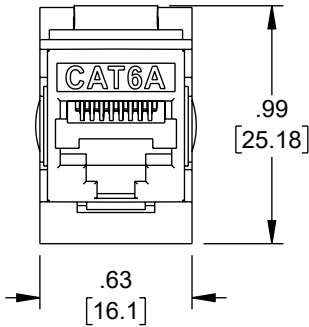

6

5

4

3

2

1

REVISION

ZONE	REV	DESCRIPTION	DATE	CHANGED BY	APPROVED
	A	INITIAL RELEASE	04/07/2023	DZINN	GUTTADAURO

NOTES:

TYPE:

1. CAT6A UTP 180D TOOLLESS KEYSTONE JACK.
2. COLOR: GREY.

ELECTRICAL:

1. CONTACT RESISTANCE: 20m OHM.
2. INSULATION RESISTANCE: ≤500M OHM @100 V DC.
3. WITHSTAND VOLTAGE: DC1000V AC700V RMS 60Hz, I MIN.
4. CAT6A PERMANENT LINK: CONFORM TO ANSI/TIA/EIA 568B. 2-10.

ENVIRONMENTAL:

1. STORAGE: -40 / +70.
2. OPERATION: -10 / +60.

MECHANICAL:

1. PLASTIC MATERIAL: NEW PC.
2. GOLD PINS: PHOSPHOR BRONZE, GOLD PLATING 3 MICRONS.
3. TERMINAL PINS: PHOSPHOR BRONZE, TIN PLATING.
4. RJ45 CONTACT LIFE: 750 TIMES MIN.
5. IDN LIFE: 250 TIMES MIN.

ALL DIMENSIONS FOR REFERENCE ONLY.

REGULATORY COMPLIANCE:

EU RoHS DIRECTIVE (MOST RECENT RELEASED VERSION)

THE INFORMATION CONTAINED IN THIS DRAWING IS THE SOLE PROPERTY OF INFINITE ELECTRONICS, INC. ANY REPRODUCTION IN PART OR WHOLE WITHOUT THE WRITTEN PERMISSION OF INFINITE ELECTRONICS, INC. IS PROHIBITED. THESE COMMODITIES, TECHNOLOGY OR SOFTWARE WERE EXPORTED FROM THE UNITED STATES IN ACCORDANCE WITH THE EXPORT ADMINISTRATION REGULATIONS. DIVERSION CONTRARY TO U.S. LAW PROHIBITED.

UNLESS OTHERWISE SPECIFIED LEADING DIMENSIONS ARE INCHES DIMENSIONS IN [ ] ARE MILLIMETERS

TOLERANCES:

.X = ±.2 [5]   FRACTIONS ± 1/32
.XX = ±.02 [.5]   ANGLES ± 1°
.XXX = ±.005 [.13]

CABLE LENGTH TOLERANCES:

>12 [305] = +1 [25] / -0
>12 [305] ≤ 60 [1524] = +2 [51] / -0
>60 [1524] ≤ 120 [3048] = +4 [102] / -0
>120 [3048] ≤ 300 [7620] = +6 [152] / -0
>300 [7620] = +5% / -0

an INFINIT® brand
Website: www.NavePoint.com
Phone: 1.800.505.1363

INTERPRET ALL DIMENSIONS AND TOLERANCES PER ASME Y14.5

SCALE NONE   SHEET 1 OF 1

DESCRIPTION
CAT6A UTP TOOLLESS KEYSTONE JACK, 25 PACK, GREY

SIZE A	CAGE CODE 7UTA6	DRAWN BY DZINN	ITEM NO. 00407186	REV A

6

5

4

3

2

1