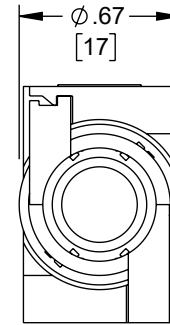

6

5

4

3

2

1

REVISION

ZONE	REV	DESCRIPTION	DATE	CHANGED BY	APPROVED
	A	INITIAL RELEASE	04/07/2023	DZINN	GUTTADAURO

NOTES:

TYPE:

1. CAT6A UTP 180D TOOLLESS KEYSTONE JACK.
2. COLOR: GREY.

ELECTRICAL:

1. CONTACT RESISTANCE: 20m OHM.
2. INSULATION RESISTANCE: ≤500M OHM @100 V DC.
3. WITHSTAND VOLTAGE: DC1000V AC700V RMS 60Hz, I MIN.
4. CAT6A PERMANENT LINK: CONFORM TO ANSI/TIA/EIA 568B. 2-10.

ENVIRONMENTAL:

1. STORAGE: -40 / +70.
2. OPERATION: -10 / +60.

MECHANICAL:

1. PLASTIC MATERIAL: NEW PC.
2. GOLD PINS: PHOSPHOR BRONZE, GOLD PLATING 3 MICRONS.
3. TERMINAL PINS: PHOSPHOR BRONZE, TIN PLATING.
4. RJ45 CONTACT LIFE: 750 TIMES MIN.
5. IDN LIFE: 250 TIMES MIN.

ALL DIMENSIONS FOR REFERENCE ONLY.

REGULATORY COMPLIANCE:

EU RoHS DIRECTIVE (MOST RECENT RELEASED VERSION)

THE INFORMATION CONTAINED IN THIS DRAWING IS THE SOLE PROPERTY OF INFINITE ELECTRONICS, INC. ANY REPRODUCTION IN PART OR WHOLE WITHOUT THE WRITTEN PERMISSION OF INFINITE ELECTRONICS, INC. IS PROHIBITED. THESE COMMODITIES, TECHNOLOGY OR SOFTWARE WERE EXPORTED FROM THE UNITED STATES IN ACCORDANCE WITH THE EXPORT ADMINISTRATION REGULATIONS. DIVERSION CONTRARY TO U.S. LAW PROHIBITED.

UNLESS OTHERWISE SPECIFIED LEADING DIMENSIONS ARE INCHES DIMENSIONS IN [ ] ARE MILLIMETERS

TOLERANCES:

.X = ±.2 [5]   FRACTIONS ± 1/32
.XX = ±.02 [.5]   ANGLES ± 1°
.XXX = ±.005 [.13]

CABLE LENGTH TOLERANCES:

>12 [305] = +1 [25] / -0
>12 [305] ≤ 60 [1524] = +2 [51] / -0
>60 [1524] ≤ 120 [3048] = +4 [102] / -0
>120 [3048] ≤ 300 [7620] = +6 [152] / -0
>300 [7620] = +5% / -0

an INFINIT® brand
Website: www.NavePoint.com
Phone: 1.800.505.1363

INTERPRET ALL DIMENSIONS AND TOLERANCES PER ASME Y14.5

SCALE NONE   SHEET 1 OF 1

DESCRIPTION
CAT6A UTP TOOLLESS KEYSTONE JACK, 25 PACK, GREY

SIZE A	CAGE CODE 7UTA6	DRAWN BY DZINN	ITEM NO. 00407186	REV A

6

5

4

3

2

1