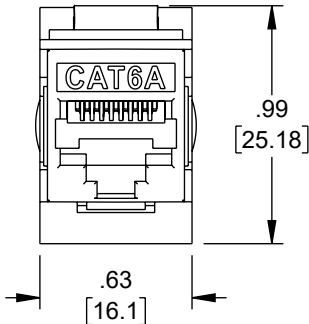

6

5

4

3

2

1

REVISION

ZONE	REV	DESCRIPTION	DATE	CHANGED BY	APPROVED
	A	INITIAL RELEASE	04/07/2023	DZINN	GUTTADAURO

NOTES:

TYPE:

1. CAT6A UTP 180D TOOLLESS KEYSTONE JACK.
2. COLOR: IVORY.

ELECTRICAL:

1. CONTACT RESISTANCE: 20m OHM.
2. INSULATION RESISTANCE: ≤500M OHM @100 V DC.
3. WITHSTAND VOLTAGE: DC1000V AC700V RMS 60Hz, I MIN.
4. CAT6A PERMANENT LINK: CONFORM TO ANSI/TIA/EIA 568B. 2-10.

ENVIRONMENTAL:

1. STORAGE: -40 / +70.
2. OPERATION: -10 / +60.

MECHANICAL:

1. PLASTIC MATERIAL: NEW PC.
2. GOLD PINS: PHOSPHOR BRONZE, GOLD PLATING 3 MICRONS.
3. TERMINAL PINS: PHOSPHOR BRONZE, TIN PLATING.
4. RJ45 CONTACT LIFE: 750 TIMES MIN.
5. IDN LIFE: 250 TIMES MIN.

ALL DIMENSIONS FOR REFERENCE ONLY.

REGULATORY COMPLIANCE:

EU RoHS DIRECTIVE (MOST RECENT RELEASED VERSION)

THE INFORMATION CONTAINED IN THIS DRAWING IS THE SOLE PROPERTY OF INFINITE ELECTRONICS, INC. ANY REPRODUCTION IN PART OR WHOLE WITHOUT THE WRITTEN PERMISSION OF INFINITE ELECTRONICS, INC. IS PROHIBITED. THESE COMMODITIES, TECHNOLOGY OR SOFTWARE WERE EXPORTED FROM THE UNITED STATES IN ACCORDANCE WITH THE EXPORT ADMINISTRATION REGULATIONS. DIVERSION CONTRARY TO U.S. LAW PROHIBITED.

UNLESS OTHERWISE SPECIFIED LEADING DIMENSIONS ARE INCHES DIMENSIONS IN [ ] ARE MILLIMETERS

TOLERANCES:

.X = ±.2 [5]   FRACTIONS
.XX = ±.02 [.5]   ± 1/32
.XXX = ±.005 [.13]   ANGLES ± 1°

CABLE LENGTH TOLERANCES:

>12 [305] = +1 [25] / -0
>12 [305] ≤ 60 [1524] = +2 [51] / -0
>60 [1524] ≤ 120 [3048] = +4 [102] / -0
>120 [3048] ≤ 300 [7620] = +6 [152] / -0
>300 [7620] = +5% / -0

an INFINIT® brand
Website: www.NavePoint.com
Phone: 1.800.505.1363

INTERPRET ALL DIMENSIONS AND TOLERANCES PER ASME Y14.5

SCALE NONE   SHEET 1 OF 1

DESCRIPTION
CAT6A UTP TOOLLESS KEYSTONE JACK, 25 PACK, IVORY

SIZE	CAGE CODE	DRAWN BY	ITEM NO.	REV
A	7UTA6	DZINN	00407189	A

6

5

4

3

2

1