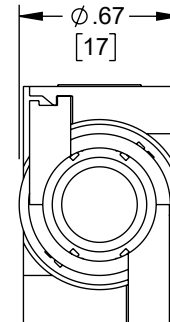

6

5

4

3

2

1

REVISION

ZONE	REV	DESCRIPTION	DATE	CHANGED BY	APPROVED
	A	INITIAL RELEASE	04/07/2023	DZINN	GUTTADAURO

NOTES:

TYPE:

1. CAT6A UTP 180D TOOLLESS KEYSTONE JACK.
2. COLOR: IVORY.

ELECTRICAL:

1. CONTACT RESISTANCE: 20m OHM.
2. INSULATION RESISTANCE: ≤500M OHM @100 V DC.
3. WITHSTAND VOLTAGE: DC1000V AC700V RMS 60Hz, I MIN.
4. CAT6A PERMANENT LINK: CONFORM TO ANSI/TIA/EIA 568B. 2-10.

ENVIRONMENTAL:

1. STORAGE: -40 / +70.
2. OPERATION: -10 / +60.

MECHANICAL:

1. PLASTIC MATERIAL: NEW PC.
2. GOLD PINS: PHOSPHOR BRONZE, GOLD PLATING 3 MICRONS.
3. TERMINAL PINS: PHOSPHOR BRONZE, TIN PLATING.
4. RJ45 CONTACT LIFE: 750 TIMES MIN.
5. IDN LIFE: 250 TIMES MIN.

ALL DIMENSIONS FOR REFERENCE ONLY.

REGULATORY COMPLIANCE:

EU RoHS DIRECTIVE (MOST RECENT RELEASED VERSION)

THE INFORMATION CONTAINED IN THIS DRAWING IS THE SOLE PROPERTY OF INFINITE ELECTRONICS, INC. ANY REPRODUCTION IN PART OR WHOLE WITHOUT THE WRITTEN PERMISSION OF INFINITE ELECTRONICS, INC. IS PROHIBITED. THESE COMMODITIES, TECHNOLOGY OR SOFTWARE WERE EXPORTED FROM THE UNITED STATES IN ACCORDANCE WITH THE EXPORT ADMINISTRATION REGULATIONS. DIVERSION CONTRARY TO U.S. LAW PROHIBITED.

UNLESS OTHERWISE SPECIFIED LEADING DIMENSIONS ARE INCHES DIMENSIONS IN [ ] ARE MILLIMETERS

TOLERANCES:

.X = ±.2 [5]   FRACTIONS
.XX = ±.02 [.5]   ± 1/32
.XXX = ±.005 [.13]   ANGLES ± 1°

CABLE LENGTH TOLERANCES:

>12 [305] = +1 [25] / -0
>12 [305] ≤ 60 [1524] = +2 [51] / -0
>60 [1524] ≤ 120 [3048] = +4 [102] / -0
>120 [3048] ≤ 300 [7620] = +6 [152] / -0
>300 [7620] = +5% / -0

an INFINIT® brand
Website: www.NavePoint.com
Phone: 1.800.505.1363

INTERPRET ALL DIMENSIONS AND TOLERANCES PER ASME Y14.5

SCALE NONE   SHEET 1 OF 1

DESCRIPTION
CAT6A UTP TOOLLESS KEYSTONE JACK, 25 PACK, IVORY

SIZE	CAGE CODE	DRAWN BY	ITEM NO.	REV
A	7UTA6	DZINN	00407189	A

6

5

4

3

2

1