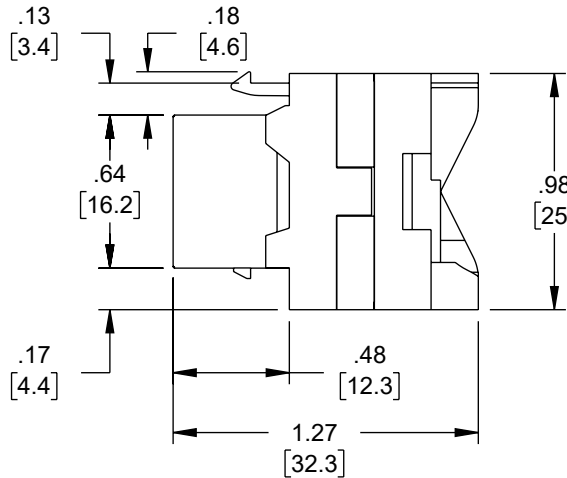

6

5

4

3

2

1

REVISION

ZONE	REV	DESCRIPTION	DATE	CHANGED BY	APPROVED
	A	INITIAL RELEASE	04/07/2023	DZINN	GUTTADAURO

NOTES:

TYPE:

1. CAT6A UTP 180D TOOLLESS KEYSTONE JACK.
2. COLOR: IVORY.

ELECTRICAL:

1. CONTACT RESISTANCE: 20m OHM.
2. INSULATION RESISTANCE: ≤500M OHM @100 V DC.
3. WITHSTAND VOLTAGE: DC1000V AC700V RMS 60Hz, I MIN.
4. CAT6A PERMANENT LINK: CONFORM TO ANSI/TIA/EIA 568B. 2-10.

ENVIRONMENTAL:

1. STORAGE: -40 / +70.
2. OPERATION: -10 / +60.

MECHANICAL:

1. PLASTIC MATERIAL: NEW PC.
2. GOLD PINS: PHOSPHOR BRONZE, GOLD PLATING 3 MICRONS.
3. TERMINAL PINS: PHOSPHOR BRONZE, TIN PLATING.
4. RJ45 CONTACT LIFE: 750 TIMES MIN.
5. IDN LIFE: 250 TIMES MIN.

ALL DIMENSIONS FOR REFERENCE ONLY.

REGULATORY COMPLIANCE:

EU RoHS DIRECTIVE (MOST RECENT RELEASED VERSION)

THE INFORMATION CONTAINED IN THIS DRAWING IS THE SOLE PROPERTY OF INFINITE ELECTRONICS, INC. ANY REPRODUCTION IN PART OR WHOLE WITHOUT THE WRITTEN PERMISSION OF INFINITE ELECTRONICS, INC. IS PROHIBITED. THESE COMMODITIES, TECHNOLOGY OR SOFTWARE WERE EXPORTED FROM THE UNITED STATES IN ACCORDANCE WITH THE EXPORT ADMINISTRATION REGULATIONS. DIVERSION CONTRARY TO U.S. LAW PROHIBITED.

UNLESS OTHERWISE SPECIFIED LEADING DIMENSIONS ARE INCHES DIMENSIONS IN [ ] ARE MILLIMETERS

TOLERANCES:

.X = ±.2 [5]   FRACTIONS
.XX = ±.02 [.5]   ± 1/32
.XXX = ±.005 [.13]   ANGLES ± 1°

CABLE LENGTH TOLERANCES:

>12 [305] = +1 [25] / -0
>12 [305] ≤ 60 [1524] = +2 [51] / -0
>60 [1524] ≤ 120 [3048] = +4 [102] / -0
>120 [3048] ≤ 300 [7620] = +6 [152] / -0
>300 [7620] = +5% / -0

an INFINIT® brand
Website: www.NavePoint.com
Phone: 1.800.505.1363

INTERPRET ALL DIMENSIONS AND TOLERANCES PER ASME Y14.5

SCALE NONE   SHEET 1 OF 1

DESCRIPTION
CAT6A UTP TOOLLESS KEYSTONE JACK, 25 PACK, IVORY

SIZE	CAGE CODE	DRAWN BY	ITEM NO.	REV
A	7UTA6	DZINN	00407189	A

6

5

4

3

2

1