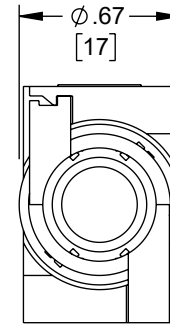

6

5

4

3

2

1

REVISION					
ZONE	REV	DESCRIPTION	DATE	CHANGED BY	APPROVED
	A	INITIAL RELEASE	04/07/2023	DZINN	GUTTADAURO

NOTES:

TYPE:

1. CAT6A UTP 180D TOOLLESS KEYSTONE JACK.
2. COLOR: RED.

ELECTRICAL:

1. CONTACT RESISTANCE: 20m OHM.
2. INSULATION RESISTANCE: ≤500M OHM @100 V DC.
3. WITHSTAND VOLTAGE: DC1000V AC700V RMS 60Hz, IMIN.
4. CAT6A PERMANENT LINK: CONFORM TO ANSI/TIA/EIA 568B. 2-10.

ENVIRONMENTAL:

1. STORAGE: -40 / +70.
2. OPERATION: -10 / +60.

MECHANICAL:

1. PLASTIC MATERIAL: NEW PC.
2. GOLD PINS: PHOSPHOR BRONZE, GOLD PLATING 3 MICRONS.
3. TERMINAL PINS: PHOSPHOR BRONZE, TIN PLATING.
4. RJ45 CONTACT LIFE: 750 TIMES MIN.
5. IDN LIFE: 250 TIMES MIN.

ALL DIMENSIONS FOR REFERENCE ONLY.

REGULATORY COMPLIANCE:

EU RoHS DIRECTIVE (MOST RECENT RELEASED VERSION)

THE INFORMATION CONTAINED IN THIS DRAWING IS THE SOLE PROPERTY OF INFINITE ELECTRONICS, INC. ANY REPRODUCTION IN PART OR WHOLE WITHOUT THE WRITTEN PERMISSION OF INFINITE ELECTRONICS, INC. IS PROHIBITED. THESE COMMODITIES, TECHNOLOGY OR SOFTWARE WERE EXPORTED FROM THE UNITED STATES IN ACCORDANCE WITH THE EXPORT ADMINISTRATION REGULATIONS. DIVERSION CONTRARY TO U.S. LAW PROHIBITED.

UNLESS OTHERWISE SPECIFIED LEADING DIMENSIONS ARE INCHES DIMENSIONS IN [ ] ARE MILLIMETERS

TOLERANCES:

.X = ±.2 [5]   FRACTIONS
.XX = ±.02 [.5]   ± 1/32
.XXX = ±.005 [.13]   ANGLES ± 1°

CABLE LENGTH TOLERANCES:

>12 [305] = +1 [25] / -0
>12 [305] ≤ 60 [1524] = +2 [51] / -0
>60 [1524] ≤ 120 [3048] = +4 [102] / -0
>120 [3048] ≤ 300 [7620] = +6 [152] / -0
>300 [7620] = +5% / -0

an INFINIT® brand
Website: www.NavePoint.com
Phone: 1.800.505.1363

INTERPRET ALL DIMENSIONS AND TOLERANCES PER ASME Y14.5

SCALE NONE   SHEET 1 OF 1

DESCRIPTION
CAT6A UTP TOOLLESS KEYSTONE JACK, 25 PACK, RED

SIZE A	CAGE CODE 7UTA6	DRAWN BY DZINN	ITEM NO. 00407192	REV A

6

5

4

3

2

1