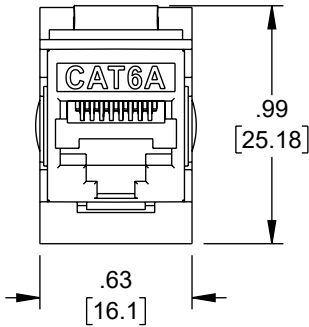

6

5

4

3

2

1

REVISION					
ZONE	REV	DESCRIPTION	DATE	CHANGED BY	APPROVED
	A	INITIAL RELEASE	04/07/2023	DZINN	GUTTADAURO

NOTES:

TYPE:

1. CAT6A UTP 180D TOOLLESS KEYSTONE JACK.
2. COLOR: RED.

ELECTRICAL:

1. CONTACT RESISTANCE: 20m OHM.
2. INSULATION RESISTANCE: ≤500M OHM @100 V DC.
3. WITHSTAND VOLTAGE: DC1000V AC700V RMS 60Hz, IMIN.
4. CAT6A PERMANENT LINK: CONFORM TO ANSI/TIA/EIA 568B. 2-10.

ENVIRONMENTAL:

1. STORAGE: -40 / +70.
2. OPERATION: -10 / +60.

MECHANICAL:

1. PLASTIC MATERIAL: NEW PC.
2. GOLD PINS: PHOSPHOR BRONZE, GOLD PLATING 3 MICRONS.
3. TERMINAL PINS: PHOSPHOR BRONZE, TIN PLATING.
4. RJ45 CONTACT LIFE: 750 TIMES MIN.
5. IDN LIFE: 250 TIMES MIN.

ALL DIMENSIONS FOR REFERENCE ONLY.

REGULATORY COMPLIANCE:

EU RoHS DIRECTIVE (MOST RECENT RELEASED VERSION)

THE INFORMATION CONTAINED IN THIS DRAWING IS THE SOLE PROPERTY OF INFINITE ELECTRONICS, INC. ANY REPRODUCTION IN PART OR WHOLE WITHOUT THE WRITTEN PERMISSION OF INFINITE ELECTRONICS, INC. IS PROHIBITED. THESE COMMODITIES, TECHNOLOGY OR SOFTWARE WERE EXPORTED FROM THE UNITED STATES IN ACCORDANCE WITH THE EXPORT ADMINISTRATION REGULATIONS. DIVERSION CONTRARY TO U.S. LAW PROHIBITED.

UNLESS OTHERWISE SPECIFIED LEADING DIMENSIONS ARE INCHES DIMENSIONS IN [ ] ARE MILLIMETERS

TOLERANCES:

.X = ±.2 [5]   FRACTIONS
.XX = ±.02 [.5]   ± 1/32
.XXX = ±.005 [.13]   ANGLES ± 1°

CABLE LENGTH TOLERANCES:

>12 [305] = +1 [25] / -0
>12 [305] ≤ 60 [1524] = +2 [51] / -0
>60 [1524] ≤ 120 [3048] = +4 [102] / -0
>120 [3048] ≤ 300 [7620] = +6 [152] / -0
>300 [7620] = +5% / -0

an INFINIT® brand
Website: www.NavePoint.com
Phone: 1.800.505.1363

INTERPRET ALL DIMENSIONS AND TOLERANCES PER ASME Y14.5

SCALE NONE   SHEET 1 OF 1

DESCRIPTION
CAT6A UTP TOOLLESS KEYSTONE JACK, 25 PACK, RED

SIZE A	CAGE CODE 7UTA6	DRAWN BY DZINN	ITEM NO. 00407192	REV A

6

5

4

3

2

1