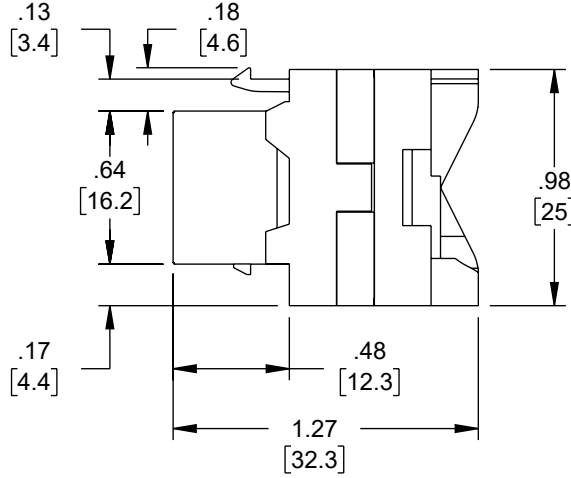

6

5

4

3

2

1

REVISION					
ZONE	REV	DESCRIPTION	DATE	CHANGED BY	APPROVED
	A	INITIAL RELEASE	04/07/2023	DZINN	GUTTADAURO

NOTES:

TYPE:

1. CAT6A UTP 180D TOOLLESS KEYSTONE JACK.
2. COLOR: RED.

ELECTRICAL:

1. CONTACT RESISTANCE: 20m OHM.
2. INSULATION RESISTANCE: ≤500M OHM @100 V DC.
3. WITHSTAND VOLTAGE: DC1000V AC700V RMS 60Hz, IMIN.
4. CAT6A PERMANENT LINK: CONFORM TO ANSI/TIA/EIA 568B. 2-10.

ENVIRONMENTAL:

1. STORAGE: -40 / +70.
2. OPERATION: -10 / +60.

MECHANICAL:

1. PLASTIC MATERIAL: NEW PC.
2. GOLD PINS: PHOSPHOR BRONZE, GOLD PLATING 3 MICRONS.
3. TERMINAL PINS: PHOSPHOR BRONZE, TIN PLATING.
4. RJ45 CONTACT LIFE: 750 TIMES MIN.
5. IDN LIFE: 250 TIMES MIN.

ALL DIMENSIONS FOR REFERENCE ONLY.

REGULATORY COMPLIANCE:

EU RoHS DIRECTIVE (MOST RECENT RELEASED VERSION)

THE INFORMATION CONTAINED IN THIS DRAWING IS THE SOLE PROPERTY OF INFINITE ELECTRONICS, INC. ANY REPRODUCTION IN PART OR WHOLE WITHOUT THE WRITTEN PERMISSION OF INFINITE ELECTRONICS, INC. IS PROHIBITED. THESE COMMODITIES, TECHNOLOGY OR SOFTWARE WERE EXPORTED FROM THE UNITED STATES IN ACCORDANCE WITH THE EXPORT ADMINISTRATION REGULATIONS. DIVERSION CONTRARY TO U.S. LAW PROHIBITED.

UNLESS OTHERWISE SPECIFIED LEADING DIMENSIONS ARE INCHES DIMENSIONS IN [ ] ARE MILLIMETERS

TOLERANCES:

.X = ±.2 [5]   FRACTIONS
.XX = ±.02 [.5]   ± 1/32
.XXX = ±.005 [.13]   ANGLES ± 1°

CABLE LENGTH TOLERANCES:

>12 [305] = +1 [25] / -0
>12 [305] ≤ 60 [1524] = +2 [51] / -0
>60 [1524] ≤ 120 [3048] = +4 [102] / -0
>120 [3048] ≤ 300 [7620] = +6 [152] / -0
>300 [7620] = +5% / -0

an INFINIT® brand
Website: www.NavePoint.com
Phone: 1.800.505.1363

INTERPRET ALL DIMENSIONS AND TOLERANCES PER ASME Y14.5

SCALE NONE   SHEET 1 OF 1

DESCRIPTION
CAT6A UTP TOOLLESS KEYSTONE JACK, 25 PACK, RED

SIZE A	CAGE CODE 7UTA6	DRAWN BY DZINN	ITEM NO. 00407192	REV A

6

5

4

3

2

1