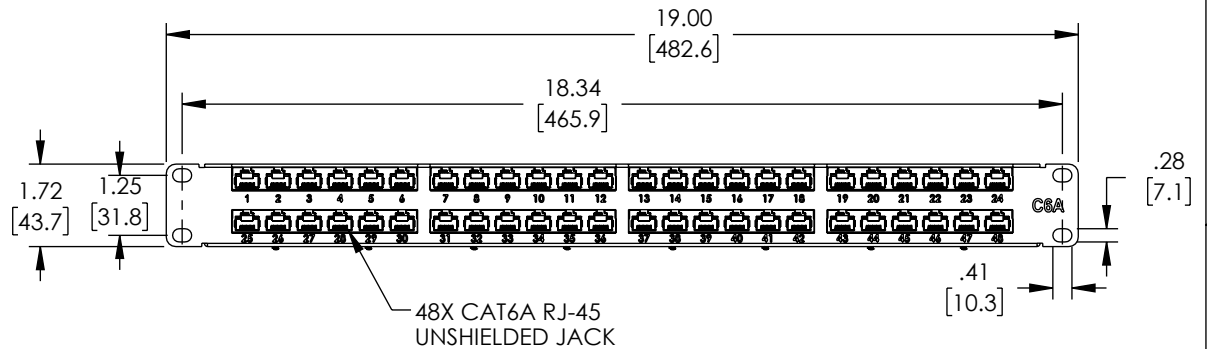

MATERIAL:
 PANEL: SECC
 PLASTIC FRAME: ABS, UL94V-0.
 JACK HOUSING: PC, UL94V-0.
 CONTACT HOLDER: PBT+GF, UL94V-0.
 JACK CONTACTS: PHOSPHOR BRONZE, 50U" GOLD PAINTING.
 IDC PLASTIC: PC, UL94V-0.
 IDC TERMINALS: PHOSPHOR BRONZE, NICKEL PLATED.

PHYSICAL CHARACTERISTICS:
 SUITABLE IMPACT TOOL: 110/KRONE STYLE PUNCH DOWN TOOL.
 INSERTION LIFE: 750 MATING CYCLES WITH FCC COMPLIANT 8P PLUG.
 PLUG RETENTION FORCE: 11 LBF MINIMUM.
 DURABILITY: 200 TERMINATION CYCLES.
 CONTACT COMPATIBILITY: ACCOMMODATES 22 TO 24 AWG SOLID.
 OPERATING TEMPERATURE RANGE: -10°C TO 60°C.
 STORAGE TEMPERATURE RANGE: -40°C TO 68°C.
 HUMIDITY: 10% TO 90% RH (NON-CONDENSING).

NOTE:
 ONLY ACCEPT RJ-45 8P8C PLUG.

REGULATORY COMPLIANCE:
 EU RoHS DIRECTIVE (MOST RECENT RELEASED VERSION)

48X CAT6A RJ-45
 UNSHIELDED JACK

UNLESS OTHERWISE SPECIFIED, DIMENSIONS ARE IN INCHES [mm] OVERALL CABLE LENGTH TOLERANCE: ≤12 [305] = +1 [25] / -0 >12 [305] ≤60 [1524] = +2 [51] / -0 >60 [1524] ≤120 [3048] = +4 [102] / -0 >120 [3048] ≤300 [7620] = +6 [152] / -0 >300 [7620] = +5% / -0 ALL OTHER DIMENSIONAL TOLERANCES: .X = ± .2 [5] FRACTIONS ± 1/32 .XX = ± .02 [5] ANGLES ± 1° .XXX = ± .005 [13]	APPROVALS DMAY HBAKKE WDIBELLA	DATE 04/03/2023 04/06/2023 04/06/2023	 an INFINIT® brand CATEGORY CAT6A PATCH PANELS PRODUCT DESCRIPTION 1U CAT6A 48 PORT UNSHIELDED PATCH PANEL	859 E. Park Avenue, Libertyville, IL 60048 USA. Phone: 1.800.505.1363	
	THIRD-ANGLE PROJECTION 	CONFIGURATION DETAILS OF UNDIMENSIONED FEATURES MAY VARY COLOR VARIATIONS MAY OCCUR			SIZE A SCALE: NONE