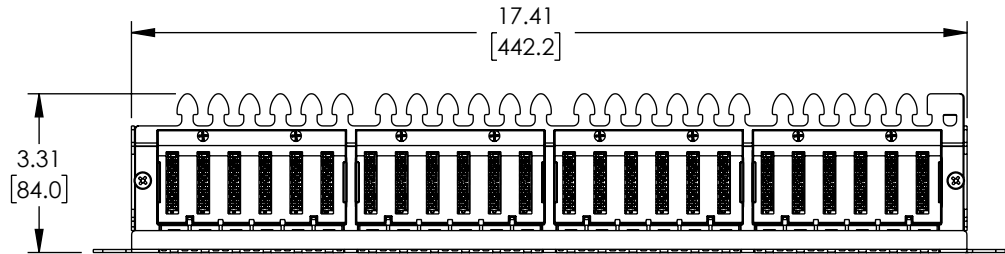

MATERIAL:
 PANEL: SECC
 PLASTIC FRAME: ABS, UL94V-0.
 JACK HOUSING: PC, UL94V-0.
 CONTACT HOLDER: PBT+GF, UL94V-0.
 JACK CONTACTS: PHOSPHOR BRONZE, 50U" GOLD PAINTING.
 IDC PLASTIC: PC, UL94V-0.
 IDC TERMINALS: PHOSPHOR BRONZE, NICKEL PLATED.

PHYSICAL CHARACTERISTICS:
 SUITABLE IMPACT TOOL: 110/KRONE STYLE PUNCH DOWN TOOL.
 INSERTION LIFE: 750 MATING CYCLES WITH FCC COMPLIANT 8P PLUG.
 PLUG RETENTION FORCE: 11 LBF MINIMUM.
 DURABILITY: 200 TERMINATION CYCLES.
 CONTACT COMPATIBILITY: ACCOMMODATES 22 TO 24 AWG SOLID.
 OPERATING TEMPERATURE RANGE: -10°C TO 60°C.
 STORAGE TEMPERATURE RANGE: -40°C TO 68°C.
 HUMIDITY: 10% TO 90% RH (NON-CONDENSING).

NOTE:
 ONLY ACCEPT RJ-45 8P8C PLUG.

REGULATORY COMPLIANCE:
 EU RoHS DIRECTIVE (MOST RECENT RELEASED VERSION)

48X CAT6A RJ-45
 UNSHIELDED JACK

UNLESS OTHERWISE SPECIFIED, DIMENSIONS ARE IN INCHES [mm] OVERALL CABLE LENGTH TOLERANCE: ≤12 [305] = +1 [25] / -0 >12 [305] ≤60 [1524] = +2 [51] / -0 >60 [1524] ≤120 [3048] = +4 [102] / -0 >120 [3048] ≤300 [7620] = +6 [152] / -0 >300 [7620] = +5% / -0 ALL OTHER DIMENSIONAL TOLERANCES: .X = ± .2 [5] FRACTIONS ± 1/32 .XX = ± .02 [5] ANGLES ± 1° .XXX = ± .005 [13]	APPROVALS DMAY HBAKKE WDIBELLA	DATE 04/03/2023 04/06/2023 04/06/2023	 an INFINIT® brand CATEGORY CAT6A PATCH PANELS PRODUCT DESCRIPTION 1U CAT6A 48 PORT UNSHIELDED PATCH PANEL	859 E. Park Avenue, Libertyville, IL 60048 USA. Phone: 1.800.505.1363	
	THIRD-ANGLE PROJECTION 	CONFIGURATION DETAILS OF UNDIMENSIONED FEATURES MAY VARY COLOR VARIATIONS MAY OCCUR			SIZE A SCALE: NONE