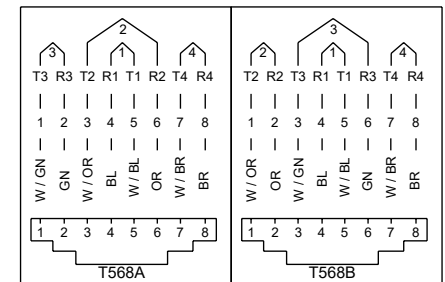

PHYSICAL CHARACTERISTICS:
 SUITABLE IMPACT TOOL: 110/KRONE STYLE PUNCH DOWN TOOL.
 INSERTION LIFE: 750 MATING CYCLES WITH FCC COMPLIANT 8P PLUG.
 PLUG RETENTION FORCE: 11 LBF MINIMUM.
 DURABILITY: 200 TERMINATION CYCLES.
 CONTACT COMPATIBILITY: ACCOMMODATES 22 TO 24 AWG SOLID.
 OPERATING TEMPERATURE RANGE: -10°C TO 60°C.
 STORAGE TEMPERATURE RANGE: -40°C TO 68°C.
 HUMIDITY: 10% TO 90% RH (NON-CONDENSING).

NOTE:
 ONLY ACCEPT RJ-45 8P8C PLUG.

REGULATORY COMPLIANCE:
 EU RoHS DIRECTIVE (MOST RECENT RELEASED VERSION)

48X CAT6A RJ-45
 UNSHIELDED JACK

UNLESS OTHERWISE SPECIFIED, DIMENSIONS ARE IN INCHES [mm] OVERALL CABLE LENGTH TOLERANCE: ≤12 [305] = +1 [25] / -0 >12 [305] ≤60 [1524] = +2 [51] / -0 >60 [1524] ≤120 [3048] = +4 [102] / -0 >120 [3048] ≤300 [7620] = +6 [152] / -0 >300 [7620] = +5% / -0 ALL OTHER DIMENSIONAL TOLERANCES: .X = ± .2 [5] FRACTIONS ± 1/32 .XX = ± .02 [5] ANGLES ± 1° .XXX = ± .005 [13]	APPROVALS DMAY HBAKKE WDIBELLA	DATE 04/03/2023 04/06/2023 04/06/2023	 an INFINIT® brand CATEGORY CAT6A PATCH PANELS PRODUCT DESCRIPTION 1U CAT6A 48 PORT UNSHIELDED PATCH PANEL	859 E. Park Avenue, Libertyville, IL 60048 USA. Phone: 1.800.505.1363	
	THIRD-ANGLE PROJECTION 	CONFIGURATION DETAILS OF UNDIMENSIONED FEATURES MAY VARY COLOR VARIATIONS MAY OCCUR			SIZE A SCALE: NONE