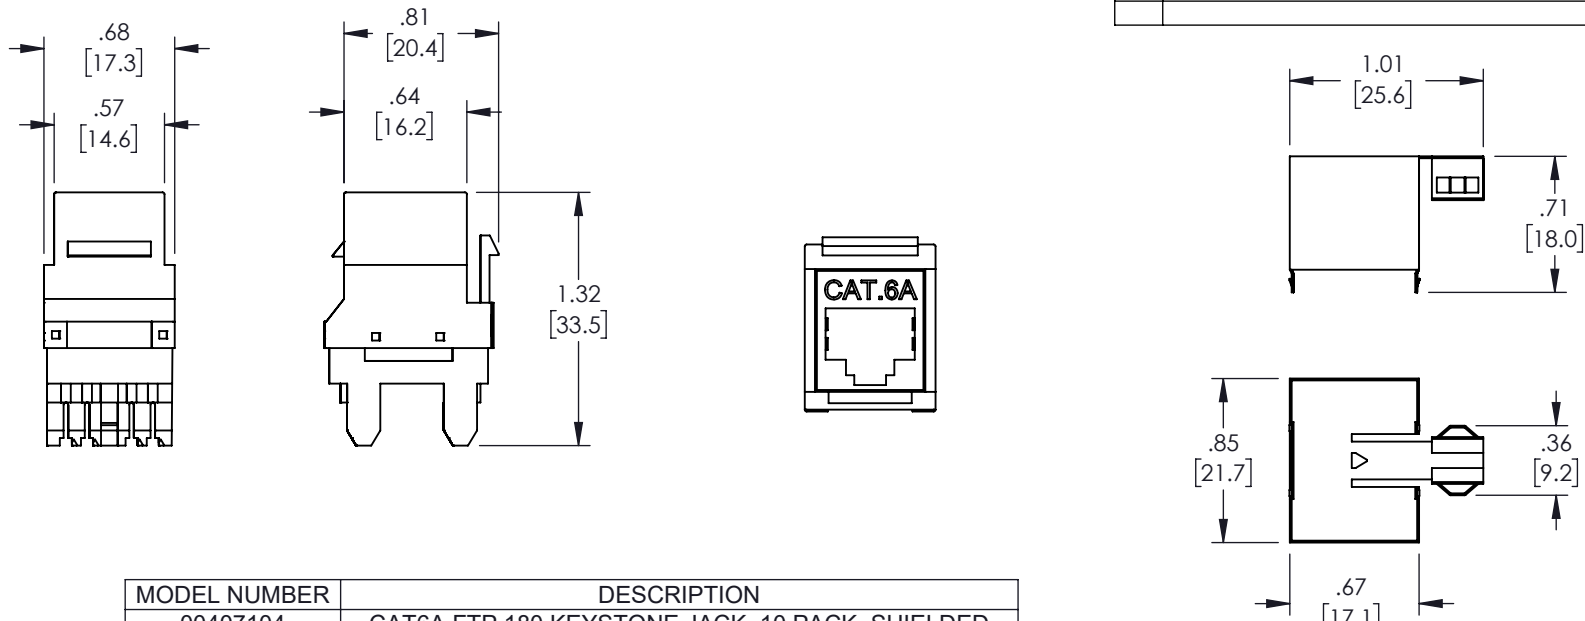

MODEL NUMBER	DESCRIPTION
00407104	CAT6A FTP 180 KEYSTONE JACK, 10 PACK, SHIELDED
00407105	CAT6A FTP 180 KEYSTONE JACK, 15 PACK, SHIELDED
00407106	CAT6A FTP 180 KEYSTONE JACK, 25 PACK, SHIELDED

- NOTES:**
- CAT6 SHIELDED 180D KEYSTONE JACK
  - COLOR: WHITE
  - ELECTRICAL:**  
CONTACT RESISTANCE: 20m OHM  
INSULATION RESISTANCE: <=250M OHM @100VDC  
WITHSTAND VOLTAGE: DC1000V AC700V RMS 60Hz, I MIN
  - CAT6 PERMANENT LINK: CONFORM TO ANSI/TIA/EIA 568B.2-10
  - ENVIRONMENTAL:**  
STORAGE: -40°/ +70°  
OPERATION: -10°/ +60°
  - MECHANICAL:**  
SHIELDED MATERIAL: COPPER SHELL  
PLASTIC MATERIAL: NEW PC  
GOLD PINS: PHOSPHOR BRONZE, GOLD PLATING 3U"  
TERMINAL PINS: PHOSPHOR BRONZE, ZINC PLATING  
RJ45 CONTACT LIFE: 750 TIMES MIN  
IDC TERMINAL LIFE: 250 TIMES MIN

**REGULATORY COMPLIANCE:**  
EU RoHS DIRECTIVE (MOST RECENT RELEASED VERSION)

UNLESS OTHERWISE SPECIFIED, DIMENSIONS ARE IN INCHES [mm]	APPROVALS	DATE	 859 E. Park Avenue, Libertyville, IL 60048 USA. Phone: 1.800.505.1363
	OVERALL CABLE LENGTH TOLERANCE: ≤12 [305] = +1 [25] / -0 >12 [305] ≤60 [1524] = +2 [51] / -0 >60 [1524] ≤120 [3048] = +4 [102] / -0 >120 [3048] ≤300 [7620] = +6 [152] / -0 >300 [7620] = +5% / -0	DRAWN BY DMAY	
ALL OTHER DIMENSIONAL TOLERANCES: .X = ± .2 [5]   FRACTIONS ± 1/32 .XX = ± .02 [5]   ANGLES ± 1° .XXX = ± .005 [1.3]	CHECKED BY HBAKKE	7/11/2022	CATEGORY <b>TELECOM/MODULAR</b>
	APPROVED BY DGUTTADAURO	7/11/2022	
THIRD-ANGLE PROJECTION	CONFIGURATION DETAILS OF UNDIMENSIONED FEATURES MAY VARY	PRODUCT DESCRIPTION <b>CAT6A FTP 180 KEYSTONE JACK, 5 PACK, SHIELDED</b>	SIZE <b>A</b>   CAGE CODE <b>7UTA6</b>   ITEM NO. <b>810100703332</b>   REV. <b>A</b>
	COLOR VARIATIONS MAY OCCUR	SCALE: NONE   CAD FILE: 810100703332.SLDDRW	