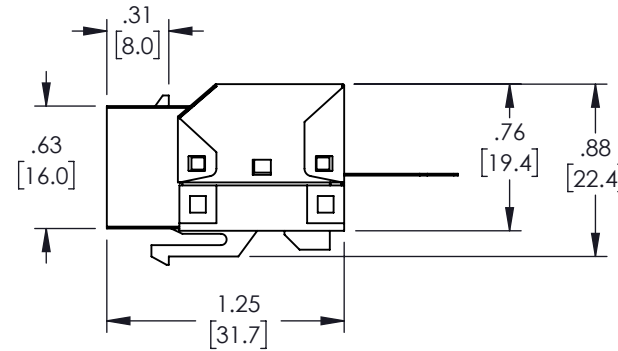

**NOTES:**

- CAT5E SHIELDED 90D KEYSTONE JACK
- COLOR: BLACK
- ELECTRICAL:**  
CONTACT RESISTANCE: 20m OHM
- INSULATION RESISTANCE: <=100M OHM @100VDC
- WITHSTAND VOLTAGE: DC1000V AC700V RMS 60Hz, IMIN
- CAT5E PERMANENT LINK: CONFORM TO ANSI/TIA/EIA 568B. 2-10
- ENVIRONMENTAL:**  
STORAGE: -40°/ +70°
- OPERATION: -10°/ +60°
- MECHANICAL:**  
SHIELDED MATERIAL: COPPER SHELL
- PLASTIC MATERIAL: NEW PC
- GOLD PINS: PHOSPHOR BRONZE, GOLD PLATING 3U"
- TERMINAL PINS: PHOSPHOR BRONZE, ZINC PLATING
- RJ45 CONTACT LIFE: 750 TIMES MIN
- IDC TERMINAL LIFE: 250 TIMES MIN

UNLESS OTHERWISE SPECIFIED, DIMENSIONS ARE IN INCHES [mm] OVERALL CABLE LENGTH TOLERANCE: ≤12 [305] = +1 [25] / -0 >12 [305] ≤60 [1524] = +2 [51] / -0 >60 [1524] ≤120 [3048] = +4 [102] / -0 >120 [3048] ≤300 [7620] = +6 [152] / -0 >300 [7620] = +5% / -0 ALL OTHER DIMENSIONAL TOLERANCES: .X = ± .2 [5]      FRACTIONS ± 1/32 .XX = ± .02 [5]    ANGLES ± 1° .XXX = ± .005 [13]	APPROVALS DRAWN BY DMAY CHECKED BY HBAKKE APPROVED BY DGUTTADAURO	DATE 6/30/2022 07/11/2022 7/11/2022	 an INFINIT® brand 859 E. Park Avenue, Libertyville, IL 60048 USA. Phone: 1.800.505.1363
	CONFIGURATION DETAILS OF UNDIMENSIONED FEATURES MAY VARY COLOR VARIATIONS MAY OCCUR		CATEGORY TELECOM/MODULAR
THIRD-ANGLE PROJECTION 		PRODUCT DESCRIPTION CAT5E FTP 90 KEYSTONE JACK, 5 PACK, SHIELDED	SCALE: NONE CAD FILE: 810100703349.SLDDRW SHEET 1 OF 1
SIZE <b>A</b>		CAGE CODE <b>7UTA6</b>	ITEM NO. <b>810100703349</b>
REV. <b>A</b>		REV.	