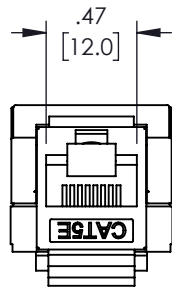

**NOTES:**

- CAT5E SHIELDED 90D KEYSTONE JACK
- COLOR: BLACK
- ELECTRICAL:**  
CONTACT RESISTANCE: 20m OHM
- INSULATION RESISTANCE: <=100M OHM @100VDC
- WITHSTAND VOLTAGE: DC1000V AC700V RMS 60Hz, IMIN
- CAT5E PERMANENT LINK: CONFORM TO ANSI/TIA/EIA 568B. 2-10
- ENVIRONMENTAL:**  
STORAGE: -40°/ +70°
- OPERATION: -10°/ +60°
- MECHANICAL:**  
SHIELDED MATERIAL: COPPER SHELL
- PLASTIC MATERIAL: NEW PC
- GOLD PINS: PHOSPHOR BRONZE, GOLD PLATING 3U"
- TERMINAL PINS: PHOSPHOR BRONZE, ZINC PLATING
- RJ45 CONTACT LIFE: 750 TIMES MIN
- IDC TERMINAL LIFE: 250 TIMES MIN

UNLESS OTHERWISE SPECIFIED, DIMENSIONS ARE IN INCHES [mm] OVERALL CABLE LENGTH TOLERANCE: ≤12 [305] = +1 [25] / -0 >12 [305] ≤60 [1524] = +2 [51] / -0 >60 [1524] ≤120 [3048] = +4 [102] / -0 >120 [3048] ≤300 [7620] = +6 [152] / -0 >300 [7620] = +5% / -0 ALL OTHER DIMENSIONAL TOLERANCES: .X = ± .2 [5]      FRACTIONS ± 1/32 .XX = ± .02 [5]    ANGLES ± 1° .XXX = ± .005 [13]	APPROVALS DRAWN BY DMAY CHECKED BY HBAKKE APPROVED BY DGUTTADAURO	DATE 6/30/2022 07/11/2022 7/11/2022	 an INFINIT® brand 859 E. Park Avenue, Libertyville, IL 60048 USA. Phone: 1.800.505.1363
	CONFIGURATION DETAILS OF UNDIMENSIONED FEATURES MAY VARY COLOR VARIATIONS MAY OCCUR		CATEGORY TELECOM/MODULAR
THIRD-ANGLE PROJECTION 		PRODUCT DESCRIPTION CAT5E FTP 90 KEYSTONE JACK, 5 PACK, SHIELDED	SCALE: NONE CAD FILE: 810100703349.SLDDRW SHEET 1 OF 1
SIZE <b>A</b>		CAGE CODE <b>7UTA6</b>	ITEM NO. <b>810100703349</b>
REV. <b>A</b>		REV.	