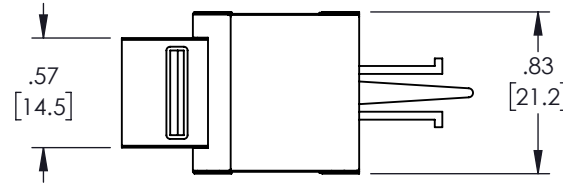

**NOTES:**

- CAT5E SHIELDED 90D KEYSTONE JACK
- COLOR: BLACK
- ELECTRICAL:**  
CONTACT RESISTANCE: 20m OHM
- INSULATION RESISTANCE: <=100M OHM @100VDC
- WITHSTAND VOLTAGE: DC1000V AC700V RMS 60Hz, IMIN
- CAT5E PERMANENT LINK: CONFORM TO ANSI/TIA/EIA 568B. 2-10
- ENVIRONMENTAL:**  
STORAGE: -40°/ +70°
- OPERATION: -10°/ +60°
- MECHANICAL:**  
SHIELDED MATERIAL: COPPER SHELL
- PLASTIC MATERIAL: NEW PC
- GOLD PINS: PHOSPHOR BRONZE, GOLD PLATING 3U"
- TERMINAL PINS: PHOSPHOR BRONZE, ZINC PLATING
- RJ45 CONTACT LIFE: 750 TIMES MIN
- IDC TERMINAL LIFE: 250 TIMES MIN

**REGULATORY COMPLIANCE:**

EU RoHS DIRECTIVE (MOST RECENT RELEASED VERSION)

MODEL NUMBER	DESCRIPTION
00407107	CAT5E FTP 90 KEYSTONE JACK, 10 PACK, SHIELDED
00407108	CAT5E FTP 90 KEYSTONE JACK, 15 PACK, SHIELDED
00407109	CAT5E FTP 90 KEYSTONE JACK, 25 PACK, SHIELDED

UNLESS OTHERWISE SPECIFIED, DIMENSIONS ARE IN INCHES [mm] OVERALL CABLE LENGTH TOLERANCE: ≤12 [305] = +1 [25] / -0 >12 [305] ≤60 [1524] = +2 [51] / -0 >60 [1524] ≤120 [3048] = +4 [102] / -0 >120 [3048] ≤300 [7620] = +6 [152] / -0 >300 [7620] = +5% / -0 ALL OTHER DIMENSIONAL TOLERANCES: .X = ± .2 [5]      FRACTIONS ± 1/32 .XX = ± .02 [5]    ANGLES ± 1° .XXX = ± .005 [13]	APPROVALS DRAWN BY DMAY CHECKED BY HBAKKE APPROVED BY DGUTTADAURO	DATE 6/30/2022 07/11/2022 7/11/2022	 an INFINIT® brand 859 E. Park Avenue, Libertyville, IL 60048 USA. Phone: 1.800.505.1363
	CONFIGURATION DETAILS OF UNDIMENSIONED FEATURES MAY VARY COLOR VARIATIONS MAY OCCUR		CATEGORY TELECOM/MODULAR
THIRD-ANGLE PROJECTION 		PRODUCT DESCRIPTION CAT5E FTP 90 KEYSTONE JACK, 5 PACK, SHIELDED	SCALE: NONE CAD FILE: 810100703349.SLDDRW SHEET 1 OF 1
SIZE <b>A</b>		CAGE CODE <b>7UTA6</b>	ITEM NO. <b>810100703349</b>
REV. <b>A</b>		REV.	